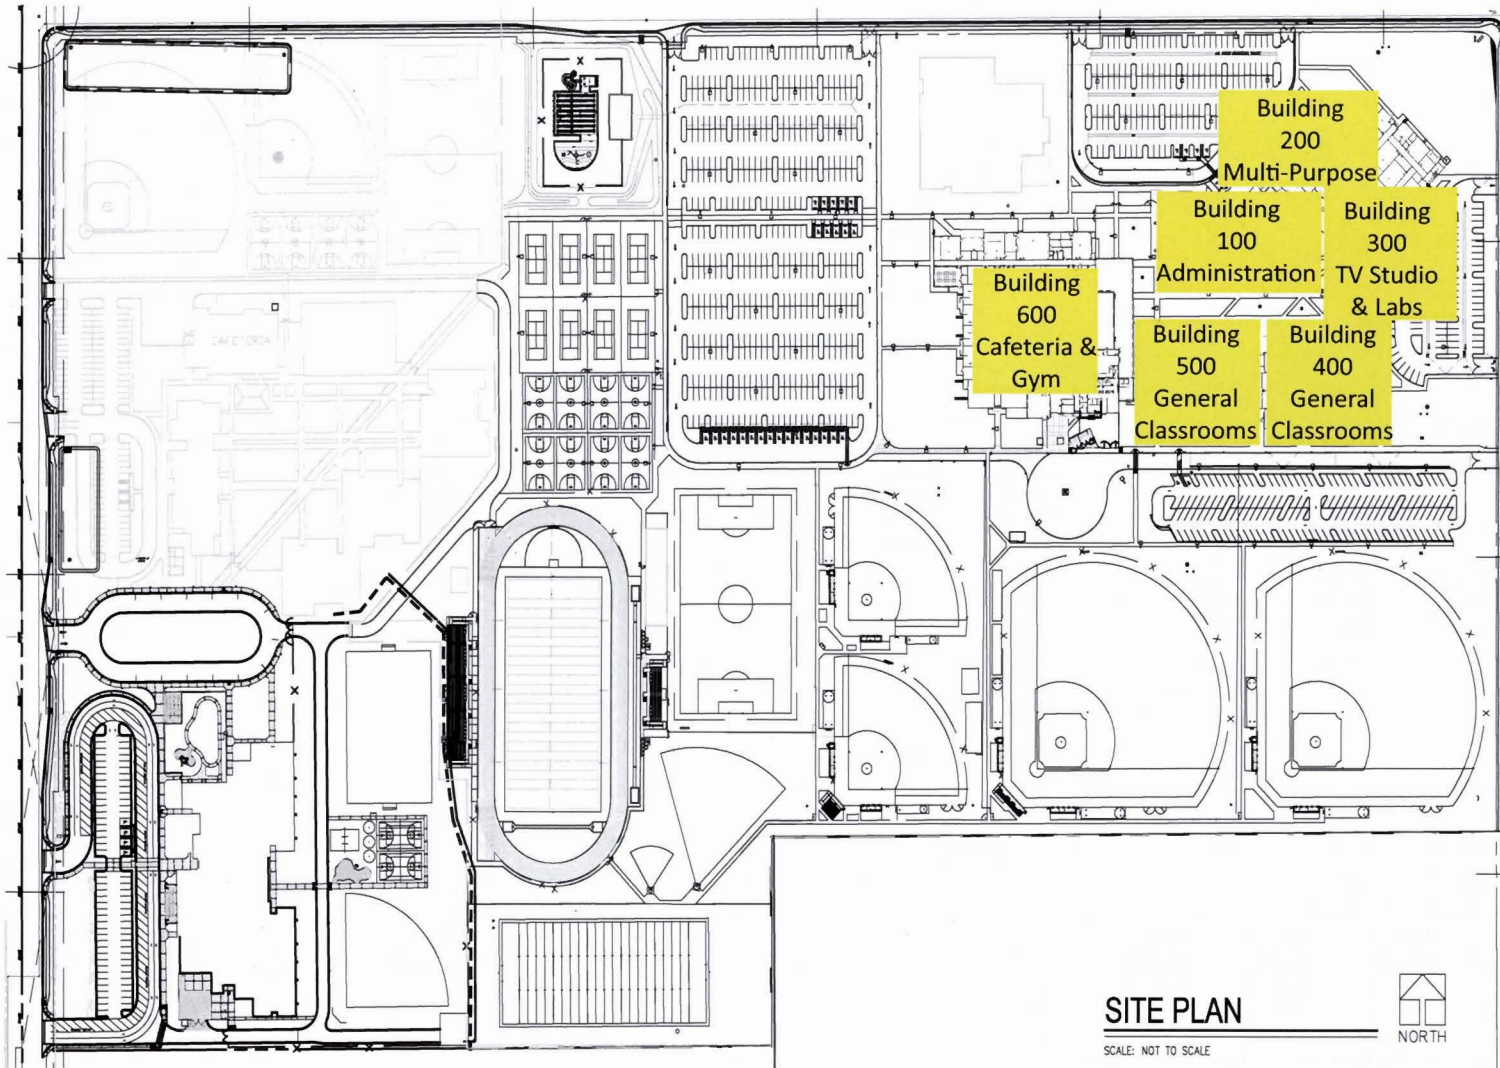

Combs High School - Campus Tour Maps

FUN FACTS

Class A level sports facility

235,000 square feet

Media center holds over 21,000 books and 70 computers

Competition gym - 900-seat capacity

Television studio

Smart boards in every classroom